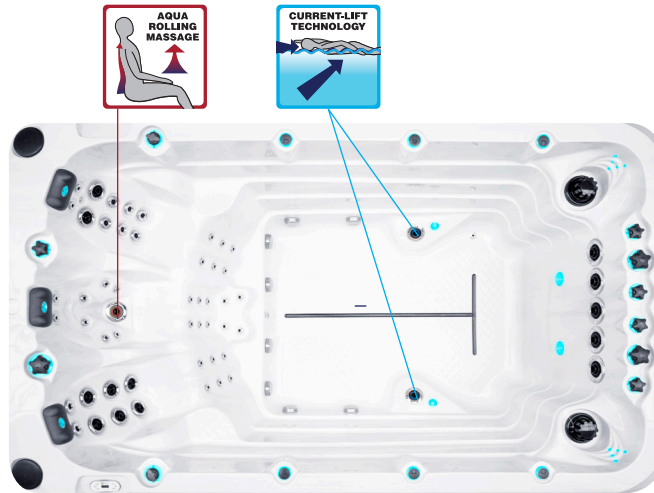

## SPECIFICATIONS/GENERAL

Dimensions LxWxH.....	394x226x 126/152 cm
Number of Loungers.....	3
Capacity in Liter.....	7500/9000
Dry Weight in kg.....	1200/1400
Full Weight in kg.....	8700/10400
Shell Material.....	Aristech® Acrylic with Vinylester and Polyester
Synthetic Maintenance Free Cabinet.....	Standard
Removable Side Panels.....	8
Durable Support System.....	Synthetic
Everlast™ Full Floor Support Material.....	Polyester
High Density Urethane Insulation.....	Standard

## WATER SYSTEM

Total jets.....	58
Air Control Valve.....	5
Filters / Surface.....	(2) 50 Square Feet
Top Access Skim Filter.....	High-Volume Vortex Skimmer
Floor Drain.....	1
External Drain.....	1
Hi Flow Suctions.....	8
Water Diverter Valve.....	2
6" Turbo Swim Jet.....	7
6" Aqua Rolling Massage Jet.....	1
5" Massage Jets, Directional, Rotational and Pulsational.....	8
3" Directional Jets.....	8
2" Directional Jets.....	32
Ozone Jets.....	2

## SPECIAL FEATURES

Molded Headrest Soft Pillows with LED Light.....	3
StarBrite Interior LED Light System.....	Standard
Cascade Creek Water Fall.....	1
Exterior Corner LED Lighting.....	Standard
Aromatherapy System.....	Standard
Ozone Sanitation System.....	Standard
UV Synergy System.....	Standard
Ultra Efficient Dual-Wrap Cabinet Insulation.....	Standard
5/4 Ultra Efficient Walk-On Cover.....	Optional