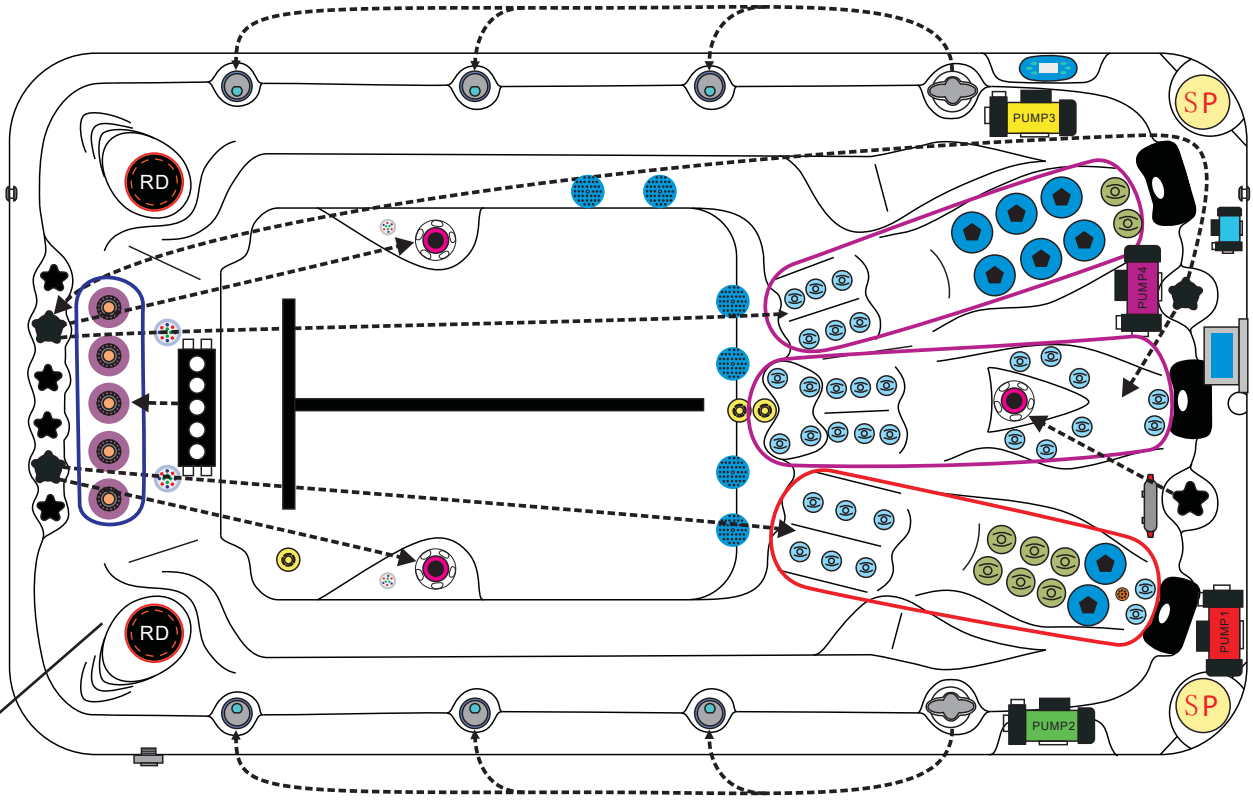

## WATER SYSTEM

Total jets.....	58
Air Control Valve.....	5
Filters / Surface.....	(2) 50 Square Feet
Top Access Skim Filter.....	High-Volume Vortex Skimmer
Floor Drain.....	1
External Drain.....	1
Hi Flow Suctions.....	8
Water Diverter Valve.....	2
6" Turbo Swim Jet.....	7
6" Aqua Rolling Massage Jet.....	1
5" Massage Jets, Directional, Rotational and Pulsational.....	8
3" Directional Jets.....	8
2" Directional Jets.....	32
Ozone Jets.....	2

## ELECTRICAL SYSTEM

Voltage.....	230/380 V
Amperage.....	20 Amp - 380V / 40 Amp - 230 V
Full Flow Electric Heater.....	3 kw
Control System.....	Balboa BP6013
Light (18 x Multi Color LED).....	Standard
Electronic Topside Control.....	Balboa TP600

# SWIMSPA ACTIVITY - ACTIVITY DEEP

PASSION SPAS SPORT- EN FITNESS COLLECTION

**passion**  
spas | love your senses

**POWER SUPPLY**  
1x 20A/380V or  
1x 40A/230V

	Jet 2" 32pcs		Water Control 152198		Speaker 150321
	Jet 3" 8pcs		Water Diverter 150493		Controller & Heater JZ6013x1 152220
	Jet 5" 8pcs		Air/Water Control 150520		Controller & Heater JZ6013x2 152222
	Swim Jet 150202 3pcs		Water Diverter 152029		Drainage 150511
	River Jet 152200 5pcs		Optional Air Pump 150827		WTC50 Circ. Pump 150861
			Aromatherapy 150560		LP300 Mass. Pump 150818 (6pcs)
			UV-lamp 150777		TP600 Display 151059 (2pcs)
			Pillow 150403		Diverter Pump 150828
			Filter lid Black 159111		
			Filter 4ch-949 151131		