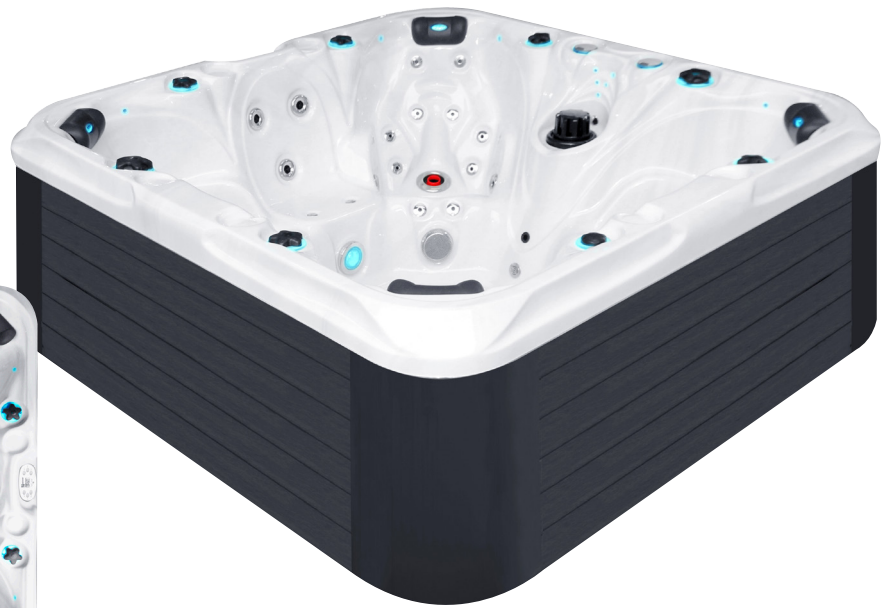

JOY

PASSION SPAS SIGNATURE COLLECTION

passion
spas | love your senses

SPECIFICATIONS/GENERAL

Dimensions LxW x H.....	225 x 225 x 91 cm
Number of Seats.....	7
Capacity in Liter.....	1345
Dry Weight in kg.....	395
Full Weight in kg.....	1740
Shell Material.....	Aristech® Acrylic with Vinylester and Polyester
Synthetic Maintenance Free Cabinet.....	Standard
Removable Side Panels.....	4
Cabinet Material.....	Synthetic
Durable Support System.....	Synthetic
Everlast™ Full Floor Support Material.....	Polyester
High Density Urethane Insulation.....	Standard
Cup Holders.....	6

WATER SYSTEM

Total jets.....	66
Water Jets, Stainless Steel.....	58
Air Injector Jets.....	8
Air Control Valve.....	3
Filters / Surface.....	(1) 50 Square Feet
Top Access Skim Filter.....	High-Volume Vortex Skimmer
Floor Drain.....	1
External Drain.....	1
Hi Flow Suctions.....	4
Water Diverter Valve.....	1
5" Massage Jets, Directional, Rotational and Pulsational.....	7
3" Directional Jets.....	34
2" Directional Jets.....	16
Ozone Jets.....	1

SPECIAL FEATURES

Soft Air Massage System.....	Standard
Molded Headrest Soft Pillows with LED Light.....	4
StarBrite Interior LED Light System.....	Standard
Audio System with iPod docking station, 2 built-in speakers.....	Standard
Exterior Corner LED Lighting.....	2
Aromatherapy System.....	Standard
Ozone Sanitation System.....	Standard
Synergy Water Maintenance System.....	Standard
Ultra Efficient Dual-Wrap Cabinet Insulation.....	Standard
5/4 Ultra Efficient Walk-On Cover.....	Standard
Wifi Ready.....	Standard

PUMP INFORMATION

Massage Pump 1: LX LP300.....	2,2 kW
Massage Pump 2: LX LP300.....	2,2 kW
Filtration Pump: LX WTC50M.....	250 W
Air Pump: LX AP300.....	300 W

ELECTRICAL SYSTEM

Voltage.....	230/380 V
Amperage.....	230V - 20A / 380V - 16A
Full Flow Electric Heater.....	3 kW
Control System.....	Balboa BP600
Light (18 x Multi Color LED).....	Standard
Electronic Topside Control.....	Balboa TP600