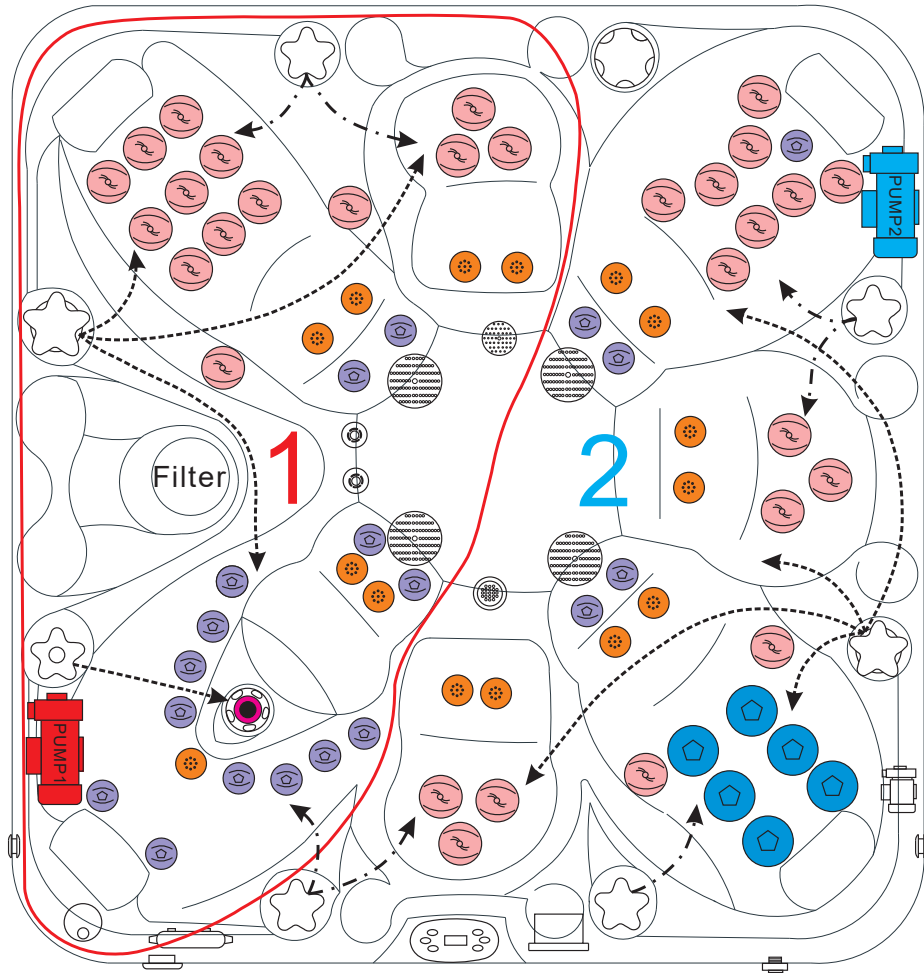

WATER SYSTEM

Total jets.....	66
Water Jets, Stainless Steel.....	58
Air Injector Jets.....	8
Air Control Valve.....	3
Filters / Surface.....	(1) 50 Square Feet
Top Access Skim Filter.....	High-Volume Vortex Skimmer
Floor Drain.....	1
External Drain.....	1
Hi Flow Suctions.....	4
Water Diverter Valve.....	1
5" Massage Jets, Directional, Rotational and Pulsational.....	7
3" Directional Jets.....	34
2" Directional Jets.....	16
Ozone Jets.....	1

PUMP INFORMATION

Massage Pump 1: LX LP300.....	2,2 kW
Massage Pump 2: LX LP300.....	2,2 kW
Filtration Pump: LX WTC50M.....	250 W
Air Pump: LX AP300.....	300 W

ELECTRICAL SYSTEM

Voltage.....	230/380 V
Amperage.....	230V - 20A / 380V - 16A
Full Flow Electric Heater.....	3 kW
Control System.....	Balboa BP600
Light (18 x Multi Color LED).....	Standard
Electronic Topside Control.....	Balboa TP600

JOY

PASSION SPAS SIGNATURE COLLECTION

passion
spas | love your senses

POWER SUPPLY
1x 20A/230V or
1x 16A/380V

	Clusterjet 150293	17pcs		Water Diverter	150493		Speaker	151622
	Mini Jet 150126	30pcs		Air Control	150520		Controller & Heater JZ6013x1	152220
	Power Jet 150155	6pcs		Optional Air Pump	150827		Drainage	150511
	Swim Jet 150202	1pc		Water Diverter	152029		WTC50 Circ. Pump	150817
	Blowerjet 150561	15pcs		Aromatherapy	150560		LP300 Mass. Pump	150818
	Spa Light 150781	1pc		UV lamp	150777		LP300 Mass. Pump	150818
	Suction 150516	1pc		Pillow	150403		TP600 Display	151059
	Suction 150517	4pcs		Filter lid Black	159111			
				Filter 4ch-949	151131			