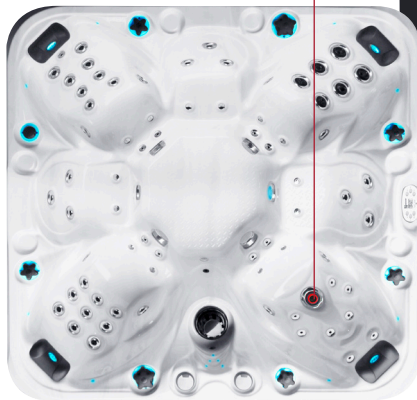

JOY

PASSION SPAS SIGNATURE COLLECTION

passion
spas | love your senses

SPECIFICATIONS/GENERAL

Dimensions LxW x H.....	225 x 225 x 91 cm
Number of Seats.....	7
Capacity in Liter.....	1345
Dry Weight in kg.....	395
Full Weight in kg.....	1740
Shell Material.....	Aristech® Acrylic with Vinylester and Polyester
Synthetic Maintenance Free Cabinet.....	Standard
Removable Side Panels.....	4
Cabinet Material.....	Synthetic
Durable Support System.....	Synthetic
Everlast™ Full Floor Support Material.....	Polyester
High Density Urethane Insulation.....	Standard
Cup Holders.....	6

WATER SYSTEM

Total jets.....	66
Water Jets, Stainless Steel.....	58
Air Injector Jets.....	8
Air Control Valve.....	3
Filters / Surface.....	(1) 50 Square Feet
Top Access Skim Filter.....	High-Volume Vortex Skimmer
Floor Drain.....	1
External Drain.....	1
Hi Flow Suctions.....	4
Water Diverter Valve.....	1
5" Massage Jets, Directional, Rotational and Pulsational.....	7
3" Directional Jets.....	34
2" Directional Jets.....	16
Ozone Jets.....	1

SPECIAL FEATURES

Soft Air Massage System.....	Standard
Molded Headrest Soft Pillows with LED Light.....	4
StarBrite Interior LED Light System.....	Standard
Audio System with iPod docking station, 2 built-in speakers.....	Standard
Exterior Corner LED Lighting.....	2
Aromatherapy System.....	Standard
Ozone Sanitation System.....	Standard
Synergy Water Maintenance System.....	Standard
Ultra Efficient Dual-Wrap Cabinet Insulation.....	Standard
5/4 Ultra Efficient Walk-On Cover.....	Standard
Wifi Ready.....	Standard

PUMP INFORMATION

Massage Pump 1: LX LP300.....	2,2 kW
Massage Pump 2: LX LP300.....	2,2 kW
Filtration Pump: LX WTC50M.....	250 W
Air Pump: LX AP300.....	300 W

ELECTRICAL SYSTEM

Voltage.....	230/380 V
Amperage.....	230V - 20A / 380V - 16A
Full Flow Electric Heater.....	3 kW
Control System.....	Balboa BP600
Light (18 x Multi Color LED).....	Standard
Electronic Topside Control.....	Balboa TP600