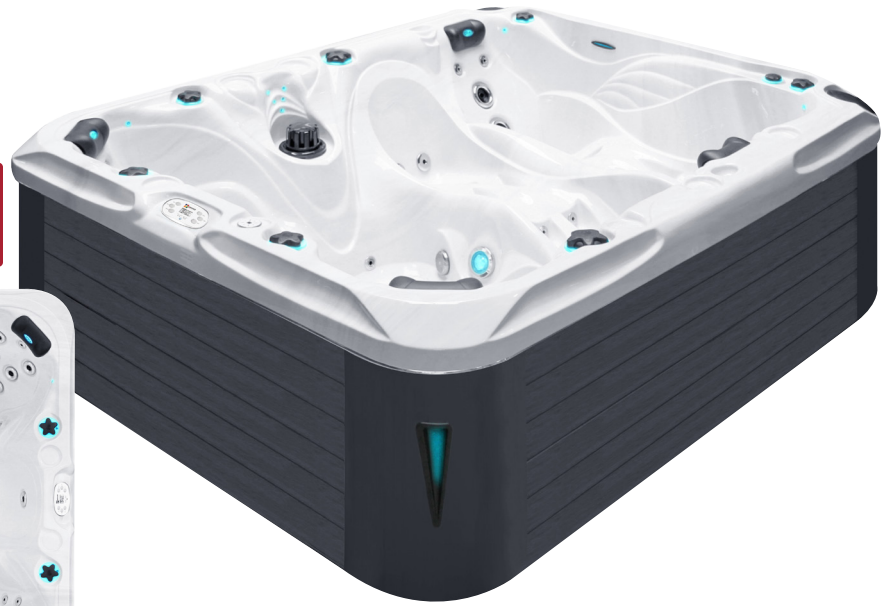

### SPECIFICATIONS/GENERAL

Dimensions LxW x H.....	274x228 x 91 cm
Number of Seats.....	4
Number of Loungers.....	2
Capacity in Liter.....	1660
Dry Weight in kg.....	490
Full Weight in kg.....	2150
Shell Material.....	Aristech® Acrylic with Vinylester and Polyester
Synthetic Maintenance Free Cabinet.....	Standard
Removable Side Panels.....	4
Durable Support System.....	Synthetic
Everlast™ Full Floor Support Material.....	Polyester
High Density Urethane Insulation.....	Standard
Cup Holders.....	?

### SPECIAL FEATURES

Soft Air Massage System.....	Standard
Molded Headrest Soft Pillows with LED Light.....	4
StarBrite Interior LED Light System.....	Standard
Cascade Creek Water Fall.....	1
Exterior Corner LED Lighting.....	2
Aromatherapy System.....	Standard
Ozone Sanitation System.....	Standard
Synergy Water Maintenance System.....	Standard
Ultra Efficient Dual-Wrap Cabinet Insulation.....	Standard
5/4 Ultra Efficient Walk-On Cover.....	Standard
Wifi Ready.....	Standard